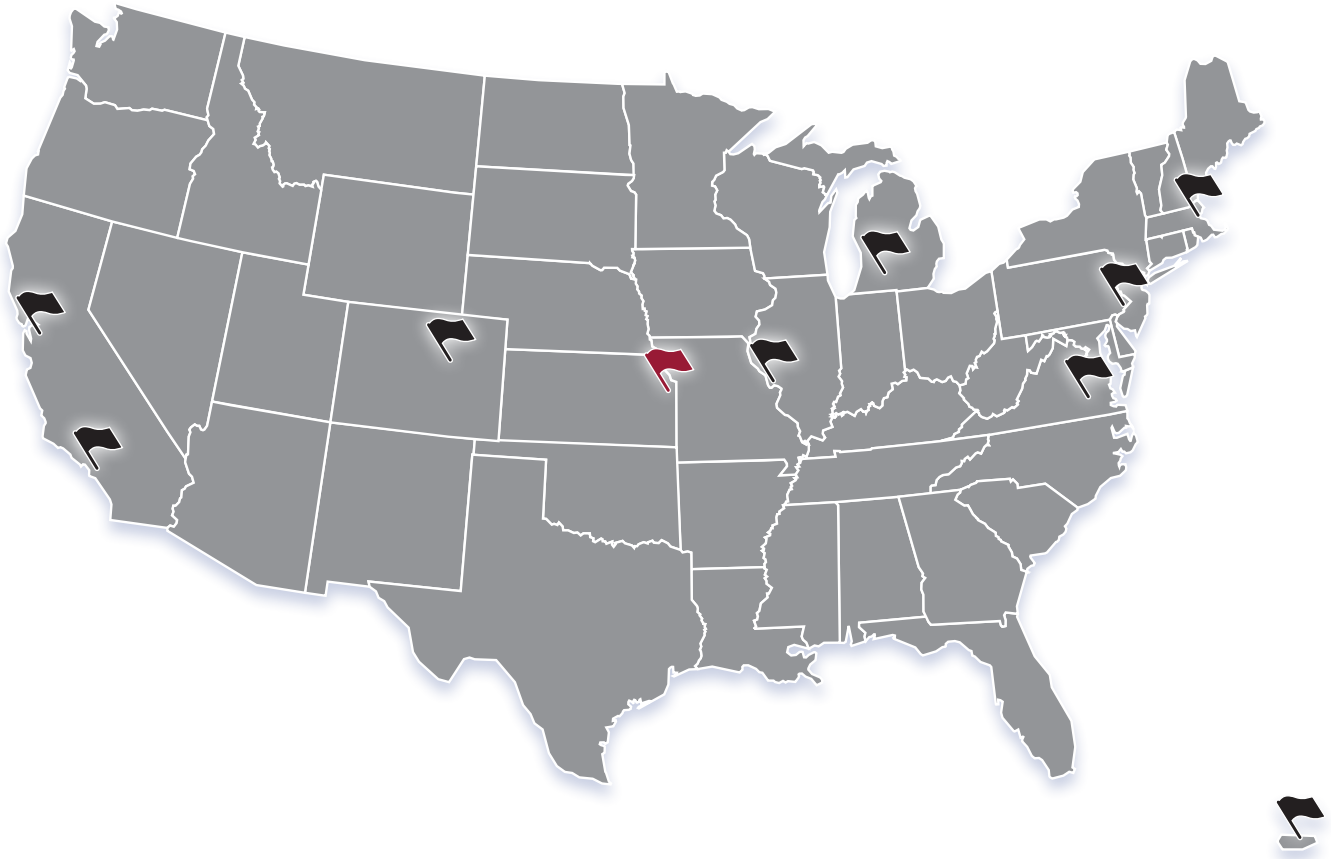

We Listen. We Deliver.

CRB LOCATIONS

Kansas City Office

7410 NW Tiffany Springs Parkway, Suite 100
Kansas City, MO 64153
Phone: 816.880.9800
Fax: 816.880.9898

San Jose Office

75 E. Santa Clara Street
Suite 350
San Jose, CA 95113
Phone: 408.367.2000
Fax: 408.367.2020